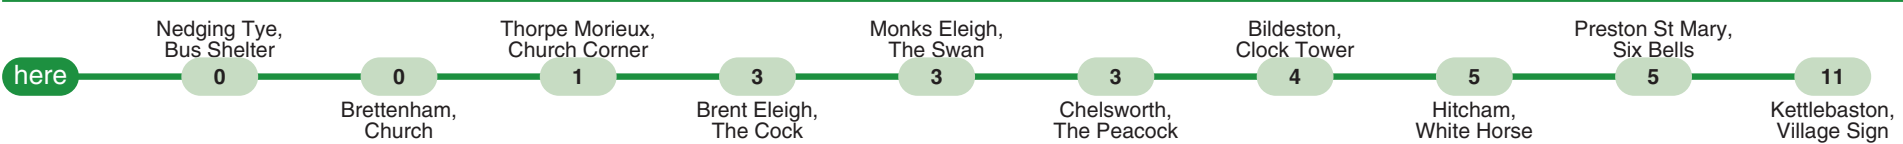

**716 Bildeston - Lavenham - Acton - Thomas Gainsborough School** **Chambers**

**753 Bury St Edmunds - Sudbury** **Chambers**

**B1 Connecting Communities Babergh - Lavenham Area** **Hadleigh Community Transport**

The numbers circled indicate approximate timings in minutes from Lavenham, The Swan

**Mondays to Fridays** **Bus times as at 6th July 2023**

Time	Service	Note	Time	Service	Note	Time	Service	Note	Time	Service	Note	Time	Service	Note	Time	Service	Note
0711	B1	B,D18,D19	0811	B1	B,D18,D19	1011	B1	B,D18,D19	1211	B1	B,D18,D19	1411	B1	B,D18,D19	1611	B1	B,D18,D19
0712	753	Sch	0824	753		1056	753		1300	753		1440	753		1650	753	Col5
0712	753	NSch	0911	B1	B,D18,D19	1111	B1	B,D18,D19	1311	B1	B,D18,D19	1511	B1	B,D18,D19	1711	B1	B,D18,D19
0806	716	Sch	0956	753		1156	753		1356	753		1550	753	Col5	1750	753	Col5

**Sundays**

No Service

**Notes:** **D18**-Booking line open Monday - Friday 09:00 - 15:00.  
**B** -Demand responsive service: journey times will vary. Actual journey time confirmed when booking  
**D19**-Journeys must be booked in advance. Call 01473 826242.