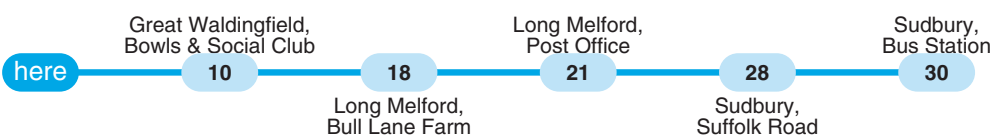

**716 Bildeston - Lavenham - Acton - Thomas Gainsborough School** **Chambers**

**753 Bury St Edmunds - Sudbury** **Chambers**

**B1 Connecting Communities Babergh - Lavenham Area** **Hadleigh Community Transport**

The numbers circled indicate approximate timings in minutes from Lavenham, The Swan

**Mondays to Fridays** **Bus times as at 6th July 2023**

Time	Service	Note	Time	Service	Note	Time	Service	Note	Time	Service	Note	Time	Service	Note	Time	Service	Note
0711	B1	B,D18,D19	0811	B1	B,D18,D19	1011	B1	B,D18,D19	1211	B1	B,D18,D19	1411	B1	B,D18,D19	1611	B1	B,D18,D19
0712	753	Sch	0824	753		1056	753		1300	753		1440	753		1650	753	Col5
0712	753	NSch	0911	B1	B,D18,D19	1111	B1	B,D18,D19	1311	B1	B,D18,D19	1511	B1	B,D18,D19	1711	B1	B,D18,D19
0806	716	Sch	0956	753		1156	753		1356	753		1550	753	Col5	1750	753	Col5

**Saturdays** **Bus times as at 8th July 2023**

Time	Service	Note	Time	Service	Note	Time	Service	Note	Time	Service	Note	Time	Service	Note	Time	Service	Note
0711	B1	B,D18,D19	0956	753		1156	753		1356	753		1550	753		1750	753	
0811	B1	B,D18,D19	1011	B1	B,D18,D19	1211	B1	B,D18,D19	1411	B1	B,D18,D19	1611	B1	B,D18,D19	1811	B1	B,D18,D19
0824	753		1056	753		1300	753		1440	753		1650	753		1856	753	
0911	B1	B,D18,D19	1111	B1	B,D18,D19	1311	B1	B,D18,D19	1511	B1	B,D18,D19	1711	B1	B,D18,D19			

**Sundays**

No Service

**Notes:** **D18**-Booking line open Monday - Friday 09:00 - 15:00.  
**B** -Demand responsive service: journey times will vary. Actual journey time confirmed when booking  
**D19**-Journeys must be booked in advance. Call 01473 826242.